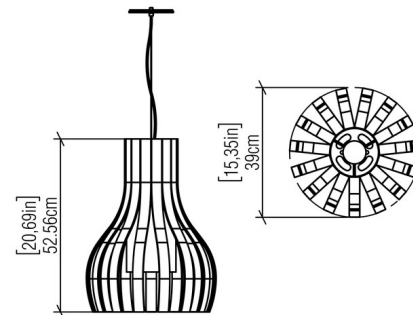

Description

The Barril Curved Pendant features sleek, curved pieces of Natural Wood Veneer with a White Linen diffuser. Note: Cord color varies by finish and may not be as shown. Please refer to Preset Cable Options image. Height adjustable up to 120 inch.

Shown in imbuia / white linen

Specifications

COLOR	White Linen
BODY FINISH	Imbuia
WATTAGE	17W
DIMMER	Standard 120V
DIMENSIONS	15.35"W x 20.7"H
BULB NOT INCLUDED	1 x A19/Medium (E26)/17W/120V LED
OTHER BULB OPTIONS	1 x A19/Medium (E26)/120V Incandescent
COUNTRY OF ORIGIN	Brazil

Technical Information

PRODUCT DIMENSIONS	Canopy: 5.3" Diameter
--------------------	-----------------------

CLICK TO VIEW PRODUCT

Notes: