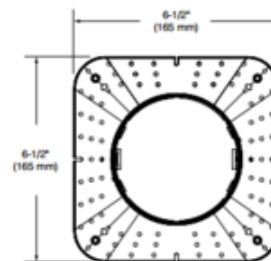

BRAND

Contrast Lighting

DESCRIPTION

The MIPA4R 4 inch round mud-in plate option is compatible with some of the Ardito 4 inch round flangeless trim models. Allows you to apply plaster up to fixture opening edges for a seamless, minimalist flush finish.

TRIM COLOR	N/A
BODY FINISH	N/A
WATTAGE	N/A
DIMMER	N/A
DIMENSIONS	6.5"W x 6.5"D
LAMP	N/A

SPEC # CLT568599

COMPANY	PROJECT	FIXTURE TYPE	APPROVED BY	DATE