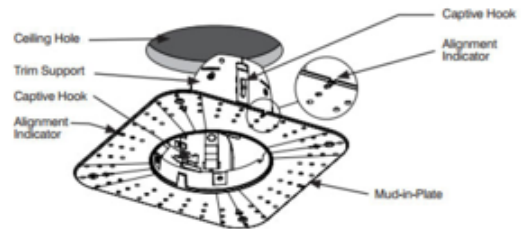

BRAND

Contrast Lighting

DESCRIPTION

The MIPA4R 4 inch round mud-in plate option is compatible with some of the Ardito 4 inch round flangeless trim models. Allows you to apply plaster up to fixture opening edges for a seamless, minimalist flush finish.

TRIM COLOR	N/A
BODY FINISH	N/A
WATTAGE	N/A
DIMMER	N/A
DIMENSIONS	6.5"W x 6.5"D
LAMP	N/A

SPEC # CLT568599

COMPANY	PROJECT	FIXTURE TYPE	APPROVED BY	DATE