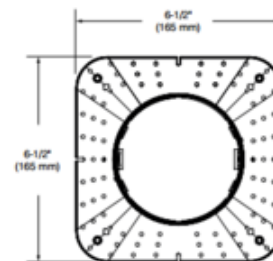

BRAND

Contrast Lighting

DESCRIPTION

The MIPA4R 4 inch round mud-in plate option is compatible with some of the Ardito 4 inch round flangeless trim models. Allows you to apply plaster up to fixture opening edges for a seamless, minimalist flush finish.

TRIM COLOR	N/A
BODY FINISH	N/A
WATTAGE	N/A
DIMMER	N/A
DIMENSIONS	6.5"W x 6.5"D
LAMP	N/A

SPEC # CLT568599

COMPANY	PROJECT	FIXTURE TYPE	APPROVED BY	DATE