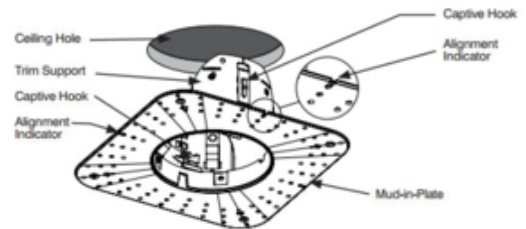

BRAND

Contrast Lighting

DESCRIPTION

The MIPA4R 4 inch round mud-in plate option is compatible with some of the Ardito 4 inch round flangeless trim models. Allows you to apply plaster up to fixture opening edges for a seamless, minimalist flush finish.

TRIM COLOR	N/A
BODY FINISH	N/A
WATTAGE	N/A
DIMMER	N/A
DIMENSIONS	6.5"W x 6.5"D
LAMP	N/A

SPEC # CLT568599

COMPANY	PROJECT	FIXTURE TYPE	APPROVED BY	DATE