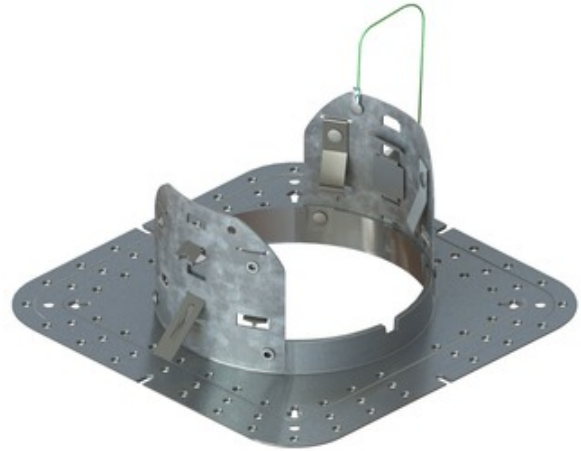

BRAND

Contrast Lighting

DESCRIPTION

The MIPA4R 4 inch round mud-in plate option is compatible with some of the Ardito 4 inch round flangeless trim models. Allows you to apply plaster up to fixture opening edges for a seamless, minimalist flush finish.

TRIM COLOR	N/A
BODY FINISH	N/A
WATTAGE	N/A
DIMMER	N/A
DIMENSIONS	6.5"W x 6.5"D
LAMP	N/A

SPEC # CLT568599

COMPANY	PROJECT	FIXTURE TYPE	APPROVED BY	DATE