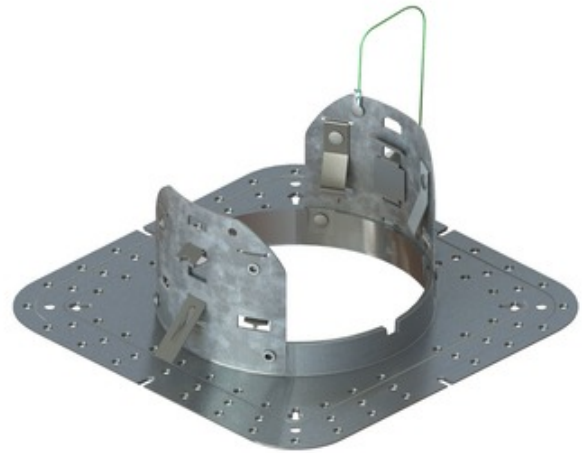

BRAND

Contrast Lighting

DESCRIPTION

The MIPA4R 4 inch round mud-in plate option is compatible with some of the Ardito 4 inch round flangeless trim models. Allows you to apply plaster up to fixture opening edges for a seamless, minimalist flush finish.

TRIM COLOR	N/A
BODY FINISH	N/A
WATTAGE	N/A
DIMMER	N/A
DIMENSIONS	6.5"W x 6.5"D
LAMP	N/A

SPEC # CLT568599

COMPANY	PROJECT	FIXTURE TYPE	APPROVED BY	DATE