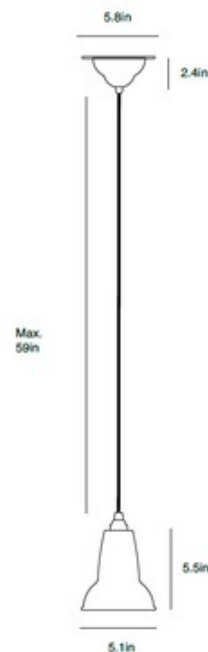

COMPANY

PROJECT

FIXTURE TYPE

APPROVED BY

DATE