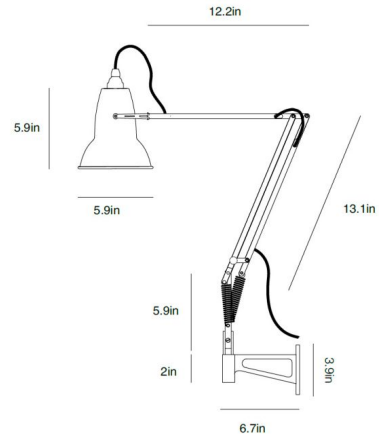

## Original 1227 Wall Mounted Task Lamp By Anglepoise

### Description

The sturdy Original 1227 Wall Mounted Task Lamp features a flexible shade, heavy cast iron bracket, and perfect balance, providing all the benefits of the Original 1227 desk and table lamps in a stylish, wall mounted form. Available in Linen White, Dove Grey, or Jet Black. UL listed.

### Specifications

COLOR	N/A
BODY FINISH	Linen White
WATTAGE	8W
DIMMER	Not Dimmable
DIMENSIONS	78.7"L x 5.9"W x 5.9"H x 23.6"D
BULB NOT INCLUDED	1 x A19/Medium (E26)/8W/120V LED
OTHER BULB OPTIONS	1 x A19/Medium (E26)/60W/120V Incandescent
COUNTRY OF ORIGIN	China