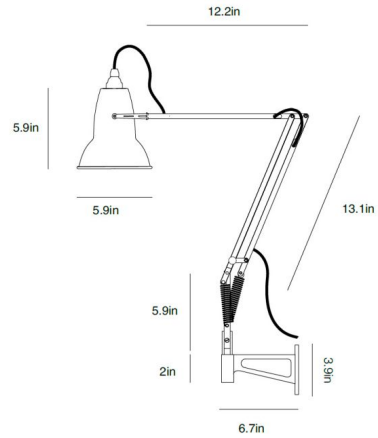

CLICK TO VIEW PRODUCT

Notes: