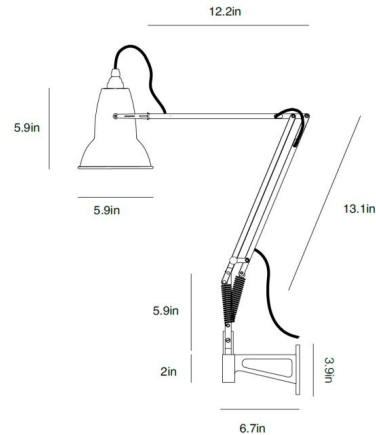

Description

The sturdy Original 1227 Wall Mounted Task Lamp features a flexible shade, heavy cast iron bracket, and perfect balance, providing all the benefits of the Original 1227 desk and table lamps in a stylish, wall mounted form. Available in Linen White, Dove Grey, or Jet Black. UL listed.

Shown in linen white

Specifications

COLOR	N/A
BODY FINISH	Linen White
WATTAGE	8W
DIMMER	Not Dimmable
DIMENSIONS	78.7"L x 5.9"W x 5.9"H x 23.6"D
BULB NOT INCLUDED	1 x A19/Medium (E26)/8W/120V LED
OTHER BULB OPTIONS	1 x A19/Medium (E26)/60W/120V Incandescent
COUNTRY OF ORIGIN	China