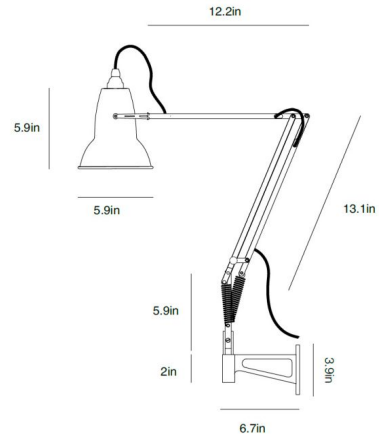

CLICK TO VIEW PRODUCT

Notes: