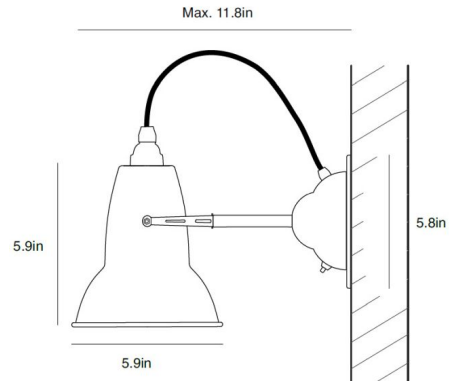

Lightology

lightology.com
866-954-4489
05-22-26

Project: _____

Company: _____

Location: _____ Fixture Type: _____

SPEC #: **AGP568638**

Approved On: _____ Approved By: _____

Original 1227 Wall Sconce By Anglepoise

Description

The Original 1227 Wall Light features Chrome fittings and a gloss Linen White, Dove Grey, or Jet Black finish giving a contemporary twist to the retro aesthetic of this compact wall light. The base has a built in switch for ease of use. The flexible shade can be rotated to direct just the right amount of light where needed. UL and CUL listed.

Shown in linen white

Specifications

COLOR	N/A
BODY FINISH	Linen White
WATTAGE	10W
DIMMER	Not Dimmable
DIMENSIONS	5.9"W x 5.9"H x 11.8"D
BULB NOT INCLUDED	1 x A19/Medium (E26)/10W/120V LED
OTHER BULB OPTIONS	1 x CF/Medium (E26)/15W/120V Compact Fluorescent
COUNTRY OF ORIGIN	China