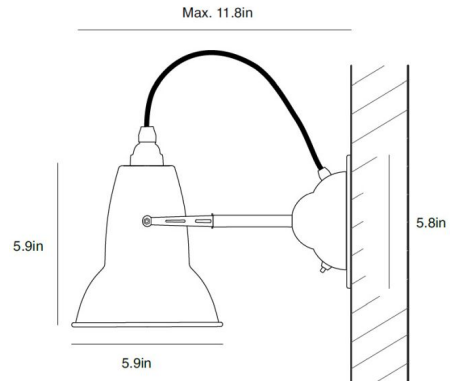

Lightology

lightology.com
866-954-4489
07-09-26

Project: _____

Company: _____

Location: _____ Fixture Type: _____

SPEC #: **AGP568638**

Approved On: _____ Approved By: _____

Original 1227 Wall Sconce By Anglepoise

Description

The Original 1227 Wall Light features Chrome fittings and a gloss Linen White, Dove Grey, or Jet Black finish giving a contemporary twist to the retro aesthetic of this compact wall light. The base has a built in switch for ease of use. The flexible shade can be rotated to direct just the right amount of light where needed. UL and CUL listed.

Shown in linen white

Specifications

COLOR	N/A
BODY FINISH	Linen White
WATTAGE	10W
DIMMER	Not Dimmable
DIMENSIONS	5.9"W x 5.9"H x 11.8"D
BULB NOT INCLUDED	1 x A19/Medium (E26)/10W/120V LED
OTHER BULB OPTIONS	1 x CF/Medium (E26)/15W/120V Compact Fluorescent
COUNTRY OF ORIGIN	China