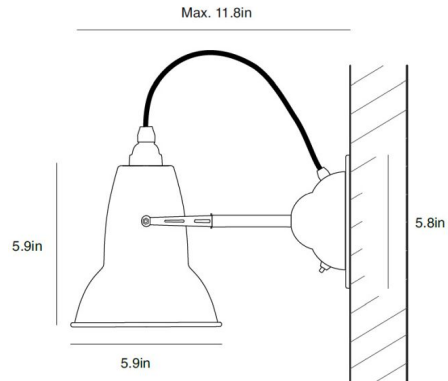

## Original 1227 Wall Sconce By Anglepoise

### Description

The Original 1227 Wall Light features Chrome fittings and a gloss Linen White, Dove Grey, or Jet Black finish giving a contemporary twist to the retro aesthetic of this compact wall light. The base has a built in switch for ease of use. The flexible shade can be rotated to direct just the right amount of light where needed. UL and CUL listed.

### Specifications

COLOR	N/A
BODY FINISH	Linen White
WATTAGE	10W
DIMMER	Not Dimmable
DIMENSIONS	5.9"W x 5.9"H x 11.8"D
BULB NOT INCLUDED	1 x A19/Medium (E26)/10W/120V LED
OTHER BULB OPTIONS	1 x CF/Medium (E26)/15W/120V Compact Fluorescent
COUNTRY OF ORIGIN	China