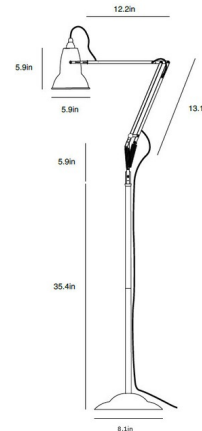

CLICK TO VIEW PRODUCT

Notes: