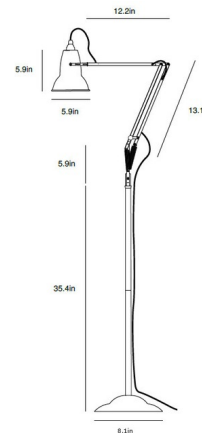

CLICK TO VIEW PRODUCT

Notes: