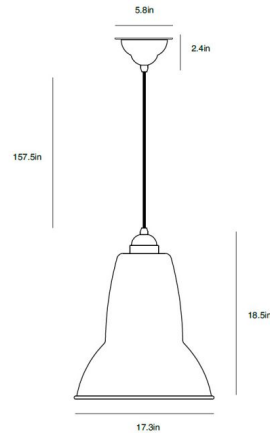

Lightology

lightology.com
866-954-4489
05-25-26

Project: _____

Company: _____

Location: _____ Fixture Type: _____

SPEC #: **AGP568643**

Approved On: _____ Approved By: _____

Original 1227 Giant Pendant By Anglepoise

Description

The Original 1227 Giant Pendant offers a bold look that will command attention with its larger-than-life scale and option for vibrant shades that will add a playful and individual look to any space. UL and CUL listed.

Shown in chrome / jet black gloss

Specifications

COLOR	Jet Black Gloss
BODY FINISH	Chrome
WATTAGE	43W
DIMMER	Standard 120V
DIMENSIONS	157.5"L x 17.3"W x 18.5"H
BULB NOT INCLUDED	1 x A19/Medium (E26)/43W/120V Incandescent
OTHER BULB OPTIONS	1 x A19/Medium (E26)/120V LED
COUNTRY OF ORIGIN	United Kingdom