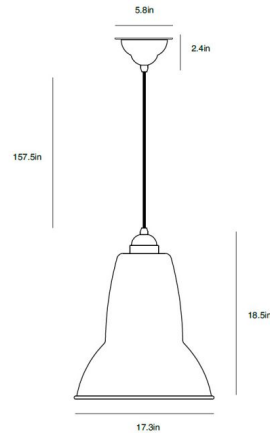

Lightology

lightology.com
866-954-4489
06-04-26

Project: _____

Company: _____

Location: _____ Fixture Type: _____

SPEC #: **AGP568649**

Approved On: _____ Approved By: _____

Original 1227 Giant Pendant By Anglepoise

Description

The Original 1227 Giant Pendant offers a bold look that will command attention with its larger-than-life scale and option for vibrant shades that will add a playful and individual look to any space. UL and CUL listed.

Shown in chrome / marine blue

Specifications

COLOR	Marine Blue
BODY FINISH	Chrome
WATTAGE	43W
DIMMER	Standard 120V
DIMENSIONS	157.5"L x 17.3"W x 18.5"H
BULB NOT INCLUDED	1 x A19/Medium (E26)/43W/120V Incandescent
COUNTRY OF ORIGIN	United Kingdom