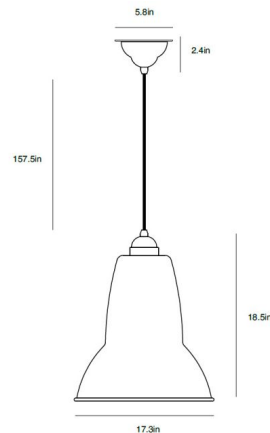

Lightology

lightology.com
866-954-4489
04-10-26

Project: _____

Company: _____

Location: _____ Fixture Type: _____

SPEC #: **AGP568649**

Approved On: _____ Approved By: _____

Original 1227 Giant Pendant By Anglepoise

Description

The Original 1227 Giant Pendant offers a bold look that will command attention with its larger-than-life scale and option for vibrant shades that will add a playful and individual look to any space. UL and CUL listed.

Shown in chrome / marine blue

Specifications

COLOR	Marine Blue
BODY FINISH	Chrome
WATTAGE	43W
DIMMER	Standard 120V
DIMENSIONS	157.5"L x 17.3"W x 18.5"H
BULB NOT INCLUDED	1 x A19/Medium (E26)/43W/120V Incandescent
COUNTRY OF ORIGIN	United Kingdom