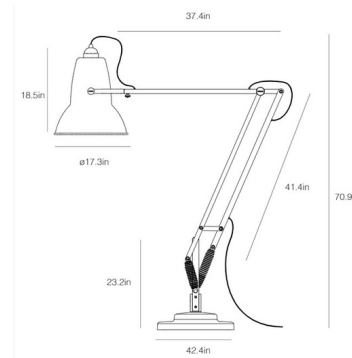

Lightology

lightology.com
866-954-4489
05-24-26

Project: _____

Company: _____

Location: _____ Fixture Type: _____

SPEC #: **AGP568653**

Approved On: _____ Approved By: _____

Original 1227 Giant Floor Lamp By Anglepoise

Description

The Original 1227 Giant Floor Lamp is an impressive blend of form and function. The marine-grade stainless steel fittings and adjuster wheels, sealed light unit, and durable silicone rubber cable make the Original 1227 Outdoor Giant floor lamp the perfect exterior lighting solution. In-line foot switch. cUL listed.

Shown in chrome / jet black gloss

Specifications

COLOR	Jet Black Gloss
BODY FINISH	Chrome
WATTAGE	43W
DIMMER	N/A
DIMENSIONS	17.3"W x 70.9"H
BULB NOT INCLUDED	1 x A19/Medium (E26)/43W/120V Incandescent
OTHER BULB OPTIONS	1 x A19/Medium (E26)/120V LED
COUNTRY OF ORIGIN	United Kingdom

Technical Information

PRODUCT DIMENSIONS	Cord: 59"
--------------------	-----------

CLICK TO VIEW PRODUCT

Notes: