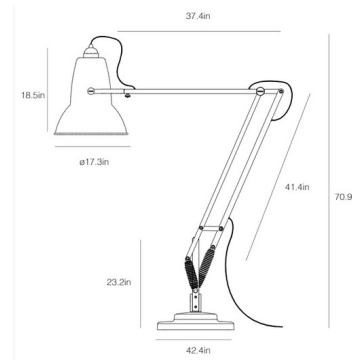

Lightology

lightology.com
866-954-4489
05-24-26

Project: _____

Company: _____

Location: _____ Fixture Type: _____

SPEC #: **AGP568657**

Approved On: _____ Approved By: _____

Original 1227 Giant Floor Lamp By Anglepoise

Description

The Original 1227 Giant Floor Lamp is an impressive blend of form and function. The marine-grade stainless steel fittings and adjuster wheels, sealed light unit, and durable silicone rubber cable make the Original 1227 Outdoor Giant floor lamp the perfect exterior lighting solution. In-line foot switch. cUL listed.

Shown in chrome / crimson red

Specifications

COLOR	Crimson Red
BODY FINISH	Chrome
WATTAGE	43W
DIMMER	N/A
DIMENSIONS	17.3"W x 70.9"H
BULB NOT INCLUDED	1 x A19/Medium (E26)/43W/120V Incandescent
OTHER BULB OPTIONS	1 x A19/Medium (E26)/120V LED
COUNTRY OF ORIGIN	United Kingdom