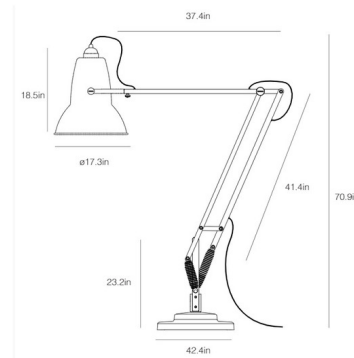

Lightology

lightology.com
866-954-4489
04-22-26

Project: _____

Company: _____

Location: _____ Fixture Type: _____

SPEC #: **AGP568659**

Approved On: _____ Approved By: _____

Original 1227 Giant Floor Lamp By Anglepoise

Description

The Original 1227 Giant Floor Lamp is an impressive blend of form and function. The marine-grade stainless steel fittings and adjuster wheels, sealed light unit, and durable silicone rubber cable make the Original 1227 Outdoor Giant floor lamp the perfect exterior lighting solution. In-line foot switch. cUL listed.

Shown in chrome / marine blue

Specifications

COLOR	Marine Blue
BODY FINISH	Chrome
WATTAGE	43W
DIMMER	N/A
DIMENSIONS	17.3"W x 70.9"H
BULB NOT INCLUDED	1 x A19/Medium (E26)/43W/120V Incandescent
OTHER BULB OPTIONS	1 x A19/Medium (E26)/120V LED
COUNTRY OF ORIGIN	United Kingdom