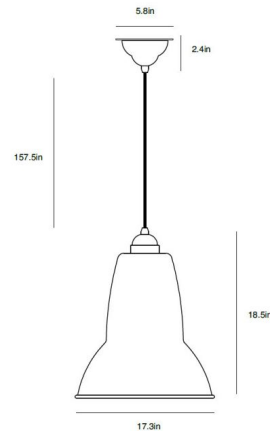

Lightology

lightology.com
866-954-4489
04-06-26

Project: _____

Company: _____

Location: _____ Fixture Type: _____

SPEC #: **AGP568690**

Approved On: _____ Approved By: _____

Original 1227 Giant Brass Pendant By Anglepoise

Description

The super-sized Original 1227 Giant Brass Pendant boasts authentic brass details and a sophisticated color palette. UL listed.

Shown in ink blue

Specifications

COLOR	N/A
BODY FINISH	Ink Blue
WATTAGE	43W
DIMMER	Standard 120V
DIMENSIONS	157.5"L x 17.3"W x 18.5"H
BULB NOT INCLUDED	1 x A19/Medium (E26)/43W/120V Incandescent
COUNTRY OF ORIGIN	United Kingdom