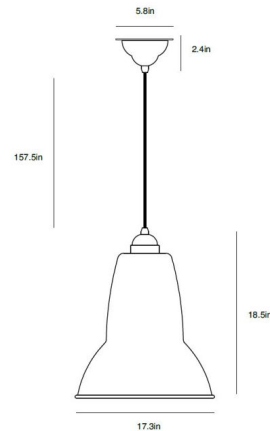

Lightology

lightology.com
866-954-4489
05-24-26

Project: _____

Company: _____

Location: _____ Fixture Type: _____

SPEC #: **AGP568690**

Approved On: _____ Approved By: _____

Original 1227 Giant Brass Pendant By Anglepoise

Description

The super-sized Original 1227 Giant Brass Pendant boasts authentic brass details and a sophisticated color palette. UL listed.

Shown in ink blue

Specifications

COLOR	N/A
BODY FINISH	Ink Blue
WATTAGE	43W
DIMMER	Standard 120V
DIMENSIONS	157.5"L x 17.3"W x 18.5"H
BULB NOT INCLUDED	1 x A19/Medium (E26)/43W/120V Incandescent
COUNTRY OF ORIGIN	United Kingdom