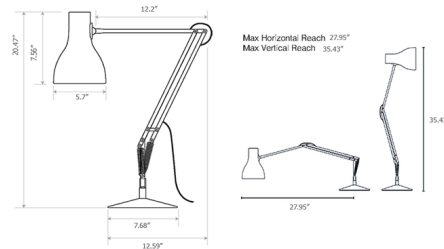

CLICK TO VIEW PRODUCT

Notes: