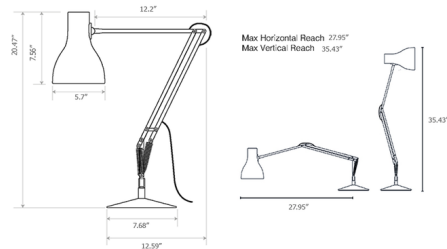

CLICK TO VIEW PRODUCT

Notes: