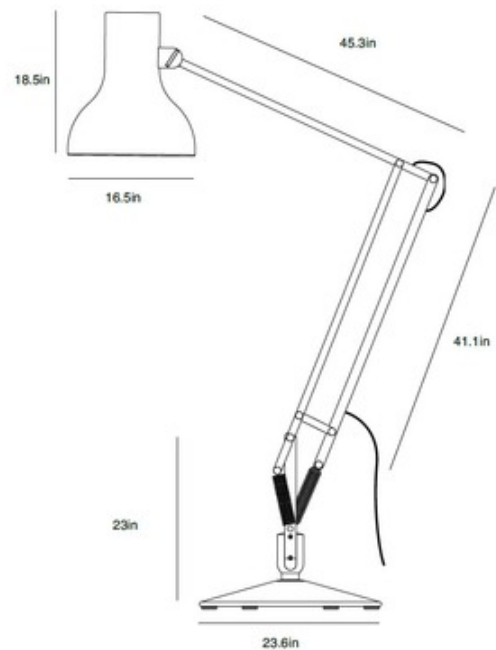

DESIGNER

Sir Kenneth Grange

BRAND

Anglepoise

DESCRIPTION

Designed by Sir Kenneth Grange, the Type 75 Giant Floor Lamp is striking and modernist. Featuring precision machined components and a rotating shade, this is a statement piece that is as functional as it is beautiful. Available with a Jet Black Gloss or Alpine White finish. UL listed.

SHADE COLOR	N/A
BODY FINISH	Alpine White
WATTAGE	43W
DIMMER	N/A
DIMENSIONS	45.3"W x 86.22"H
BULB NOT INCLUDED	
LAMP	1 x A19/Medium (E26)/43W/120V Incandescent

SPEC #

AGP568712

COMPANY

PROJECT

FIXTURE TYPE

APPROVED BY