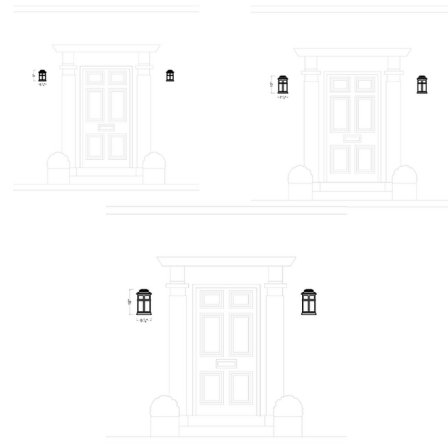

CLICK TO VIEW PRODUCT

Notes: