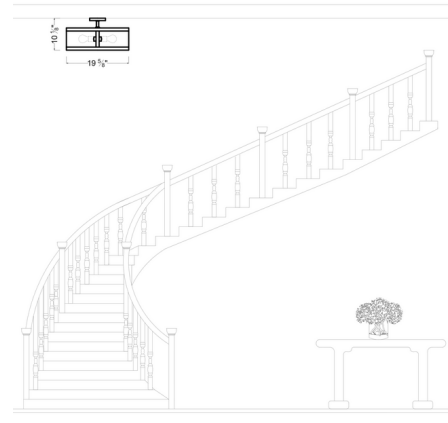

By Visual Comfort Studio

Description

The Harrow Semi Flush Ceiling Light has an elevated transitional look. Features an Oil Rubbed Bronze or Polished Nickel finish with Clear Seeded drum shaped shade. Ideally suited for vintage style bulbs. ETL listed. Suitable for damp locations.

Shown in oil rubbed bronze / clear seeded

Specifications

COLOR	Clear Seeded
BODY FINISH	Oil Rubbed Bronze
WATTAGE	180W
DIMMER	Standard 120V
DIMENSIONS	19.625"W x 10.125"H
BULB NOT INCLUDED	3 x Edison/Medium (E26)/60W/120V Incandescent
OTHER BULB OPTIONS	3 x Edison/Medium (E26)/120V LED
COUNTRY OF ORIGIN	China