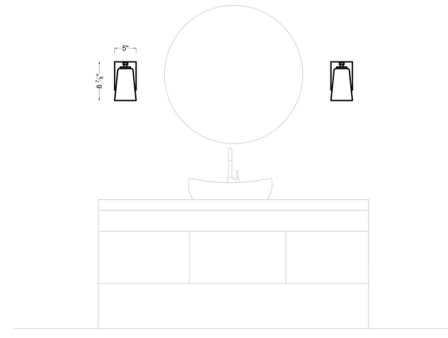

## Mercer Wall Sconce By Visual Comfort Studio

### Description

The Mercer Wall Sconce introduces modern simplicity to your interior space. A smooth backplate and angled arm support a tapered glass shade, casting warm, ambient light and subtle shadows throughout your room.

### Specifications

COLOR . . . . . Clear Seeded  
BODY FINISH . . . . . Chrome  
WATTAGE . . . . . 9W  
DIMMER . . . . . Standard 120V  
DIMENSIONS . . . . . 5"W x 8.875"H x 5.875"D  
BULB NOT INCLUDED . . . . . 1 x Edison ST-Shape/Medium (E26)/9W/120V LED  
COUNTRY OF ORIGIN . . . . . China