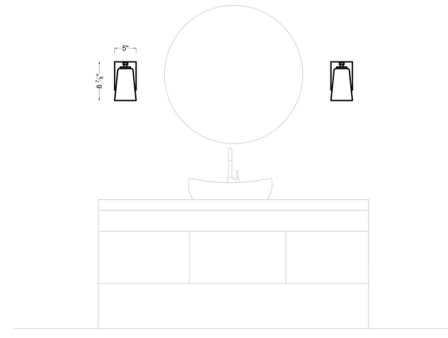

Lightology

lightology.com
866-954-4489
04-13-26

Project: _____

Company: _____

Location: _____ Fixture Type: _____

SPEC #: **VCS569959**

Approved On: _____ Approved By: _____

Mercer Wall Sconce By Visual Comfort Studio

Description

The Mercer Wall Sconce introduces modern simplicity to your interior space. A smooth backplate and angled arm support a tapered glass shade, casting warm, ambient light and subtle shadows throughout your room.

Shown in chrome / clear seeded

Specifications

COLOR Clear Seeded
BODY FINISH Chrome
WATTAGE 9W
DIMMER Standard 120V
DIMENSIONS 5"W x 8.875"H x 5.875"D
BULB NOT INCLUDED 1 x Edison ST-Shape/Medium (E26)/9W/120V LED
COUNTRY OF ORIGIN China