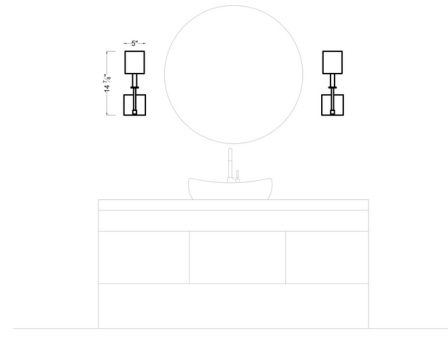

By Visual Comfort Studio

Description

The Quinn Wall Light is simply elegant with contemporary flair, featuring bold, cast details like square arms with a defined square transitional edge, contrasted by a circular candle tube sitting atop a square bobèche. Available in Polished Nickel or Oil Rubbed Bronze with a delicate White parchment shade that softly diffuses the light. One 60 watt max 120 volt B10 candelabra base bulb is required, but not included. 5 inch width x 14.9 inch height x 5 inch depth. ETL listed for damp locations.

Shown in polished nickel / white

Specifications

COLOR	White
BODY FINISH	Polished Nickel
WATTAGE	5W
DIMMER	Standard 120V
DIMENSIONS	5"W x 14.875"H x 5"D
BULB NOT INCLUDED	1 x B11/Candelabra (E12)/5W/120V LED
OTHER BULB OPTIONS	1 x B10/Candelabra (E12)/60W/120V Incandescent
COUNTRY OF ORIGIN	China