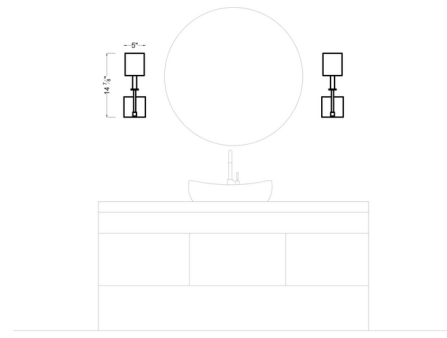

CLICK TO VIEW PRODUCT