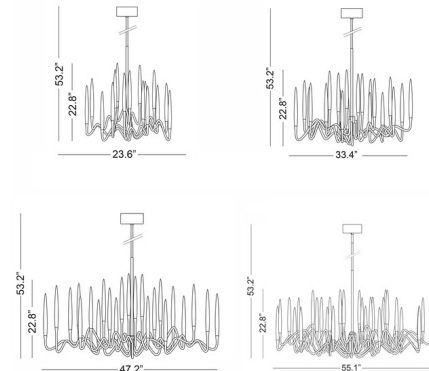

CLICK TO VIEW PRODUCT

Notes: