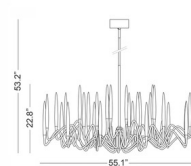

CLICK TO VIEW PRODUCT

Notes: