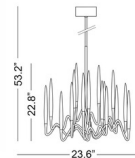

CLICK TO VIEW PRODUCT

Notes: