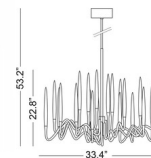

CLICK TO VIEW PRODUCT

Notes: