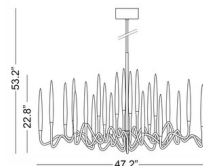

CLICK TO VIEW PRODUCT

Notes: