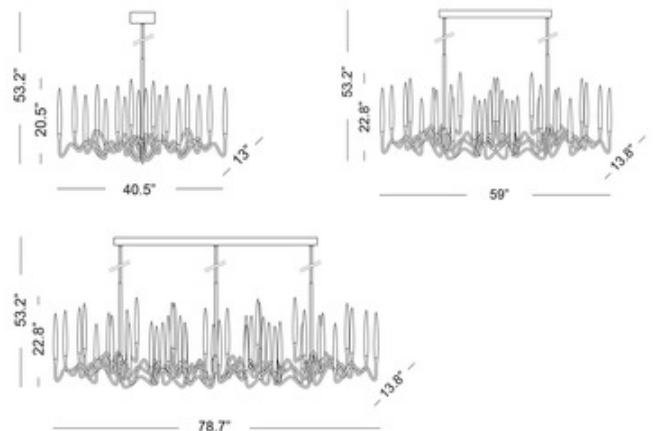

DESIGNER Cosimo Terzani
BRAND Il Pezzo Mancante

DESCRIPTION

The The Il Pezzo Mancante (The Missing Piece) 3 Long Chandelier was inspired by Arabic calligraphic art and the icon of the classic candelabrum. It is a hand-forged fixture with elegant stylized candles crafted from hand-blown crystal. The candles are illuminated by an ultra-modern LED source creating a sophisticated and romantic light. Every piece of Il Pezzo Mancante furniture and lighting comes with a small hidden brass cylinder, containing a serial number that seals authenticity and uniqueness. It's a celebration of ambition, a nod to the continuous research that moves us to new horizons. This piece is being used in famed designer Philippe Starck's hotels worldwide. Dimmable via TRIAC dimming. Note: Please specify overall height when ordering: 39.3 inches to 53.1 inches

Shown in: Matte Light Bronze / Crystal

SHADE COLOR	Crystal
BODY FINISH	Matte Light Bronze
WATTAGE	63W
DIMMER	Low Voltage Electronic
DIMENSIONS	59"L x 13.8"W x 22.8"H
INTEGRATED LED MODULE	
LAMP	30 x LED/2.1W/120V LED

Technical Information

LUMINOUS FLUX	8220 lumens
LUMENS/WATT	3,914.29
LAMP COLOR	2700K
COLOR RENDERING	90 CRI

SPEC # IPM570004

COMPANY	PROJECT	FIXTURE TYPE	APPROVED BY	DATE