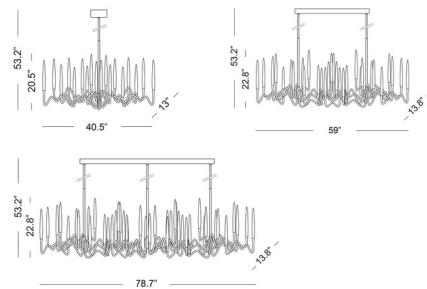

CLICK TO VIEW PRODUCT

Notes: