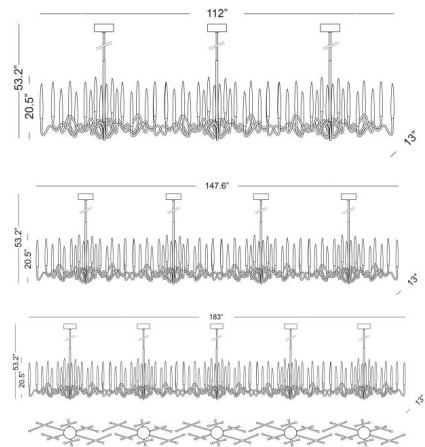

Description

The statement-making Il Pezzo Mancante (The Missing Piece) 3 Endless Chandelier, inspired by Arabic calligraphic art and the icon of the classical candelabrum, is a hand-forged fixture with elegant stylized candles crafted from hand-blown crystal. The candles are illuminated by an ultra-modern LED source creating a sophisticated and romantic light. Every piece of Il Pezzo Mancante (The Missing Piece) furniture and lighting comes with a small hidden brass cylinder, containing a serial number which seals the authenticity and uniqueness. It's a celebration of ambition, a nod to the continuous research that moves us to new horizons. This piece is being used in famed designer Philippe Starck's hotels worldwide. Dimmable with TRIAC dimmers. Please specify overall height, 39.3 inches to 53.1 inches, upon ordering.

Specifications

COLOR	Clear
BODY FINISH	Polished Gold
WATTAGE	113.4W
DIMMER	Standard 120V
DIMENSIONS	112"L x 13"W x 20.5"H
INTEGRATED LED MODULE	54 x LED/2.1W/120V LED

Technical Information

PRODUCT DIMENSIONS	Overall Height: 39.3-53.1"; not adjustable, specified upon ordering
COLOR RENDERING	90 CRI
LAMP COLOR	2700K
LUMENS/WATT	6,171.43
LUMINOUS FLUX	12960 lumens

Shown in polished gold / clear

CLICK TO VIEW PRODUCT

Notes: