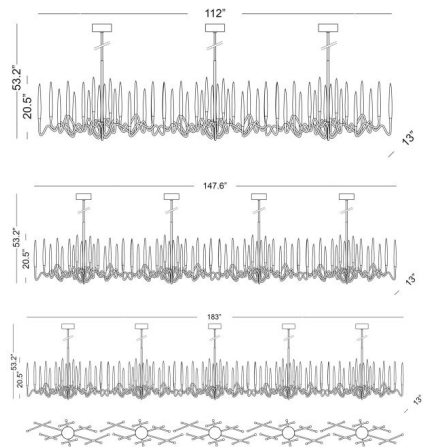

By Il Pezzo Mancante

Description

The statement-making Il Pezzo Mancante (The Missing Piece) 3 Endless Chandelier, inspired by Arabic calligraphic art and the icon of the classical candelabrum, is a hand-forged fixture with elegant stylized candles crafted from hand-blown crystal. The candles are illuminated by an ultra-modern LED source creating a sophisticated and romantic light. Every piece of Il Pezzo Mancante (The Missing Piece) furniture and lighting comes with a small hidden brass cylinder, containing a serial number which seals the authenticity and uniqueness. It's a celebration of ambition, a nod to the continuous research that moves us to new horizons. This piece is being used in famed designer Philippe Starck's hotels worldwide. Dimmable with TRIAC dimmers. Please specify overall height, 39.3 inches to 53.1 inches, upon ordering.

Specifications

COLOR	Clear
BODY FINISH	Polished Gold
WATTAGE	113.4W
DIMMER	Standard 120V
DIMENSIONS	112"L x 13"W x 20.5"H
INTEGRATED LED MODULE	54 x LED/2.1W/120V LED

Technical Information

PRODUCT DIMENSIONS	Overall Height: 39.3-53.1"; not adjustable, specified upon ordering
COLOR RENDERING	90 CRI
LAMP COLOR	2700K
LUMENS/WATT	6,171.43
LUMINOUS FLUX	12960 lumens

Shown in polished gold / clear

CLICK TO VIEW PRODUCT

Notes: