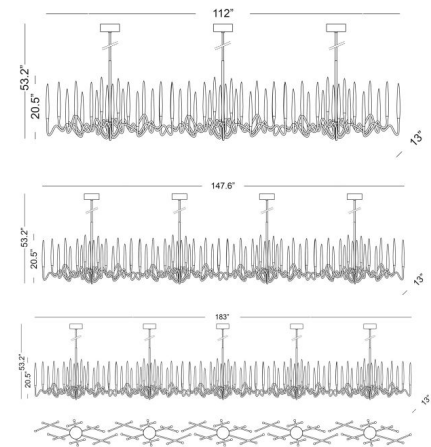

Description

The statement-making Il Pezzo Mancante (The Missing Piece) 3 Endless Chandelier, inspired by Arabic calligraphic art and the icon of the classical candelabrum, is a hand-forged fixture with elegant stylized candles crafted from hand-blown crystal. The candles are illuminated by an ultra-modern LED source creating a sophisticated and romantic light. Every piece of Il Pezzo Mancante (The Missing Piece) furniture and lighting comes with a small hidden brass cylinder, containing a serial number which seals the authenticity and uniqueness. It's a celebration of ambition, a nod to the continuous research that moves us to new horizons. This piece is being used in famed designer Philippe Starck's hotels worldwide. Dimmable with TRIAC dimmers. Please specify overall height, 39.3 inches to 53.1 inches, upon ordering.

Specifications

COLOR Clear
BODY FINISH Polished Gold
WATTAGE 113.4W
DIMMER Standard 120V
DIMENSIONS 112"L x 13"W x 20.5"H
INTEGRATED LED MODULE 54 x LED/2.1W/120V LED

Technical Information

PRODUCT DIMENSIONS Overall Height: 39.3-53.1"; not adjustable, specified upon ordering
COLOR RENDERING 90 CRI
LAMP COLOR 2700K
LUMENS/WATT 6,171.43
LUMINOUS FLUX 12960 lumens

Shown in polished gold / clear

CLICK TO VIEW PRODUCT

Notes: