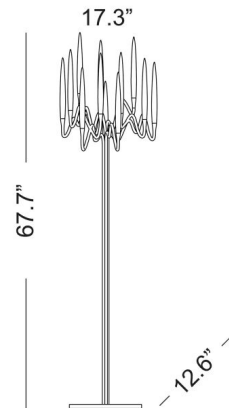

CLICK TO VIEW PRODUCT

Notes: