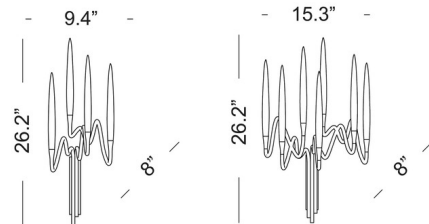

CLICK TO VIEW PRODUCT

Notes: