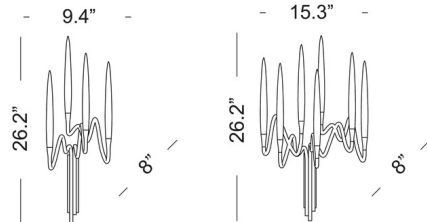

CLICK TO VIEW PRODUCT

Notes: