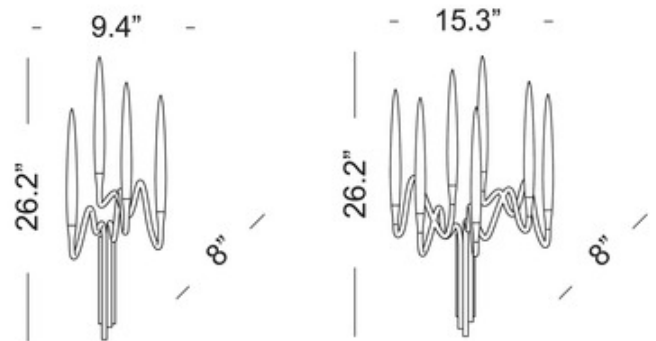

DESIGNER Cosimo Terzani
BRAND Il Pezzo Mancante

DESCRIPTION

The Il Pezzo Mancante Wall Sconce is a hand-forged fixture with elegant stylized candles crafted from hand-blown crystal. The candles are illuminated by an ultra-modern LED source creating a sophisticated and romantic light. Every piece of Il Pezzo Mancante lighting comes with a small hidden brass cylinder, containing a serial number that seals the authenticity and uniqueness. It's a celebration of ambition, a nod to the continuous research that moves us to new horizons. It's the missing piece. Note: Includes a round 4.7 inch J-Box cover, not pictured.

Shown in: Polished Gold / Crystal

SHADE COLOR	Crystal
BODY FINISH	Polished Gold
WATTAGE	14.7W
DIMMER	Low Voltage Electronic
DIMENSIONS	15.3"W x 26.2"H x 8"D
INTEGRATED LED MODULE	
LAMP	7 x LED/2.1W/120V LED

Technical Information

LUMINOUS FLUX	1918 lumens
LUMENS/WATT	913.33
LAMP COLOR	2700K
COLOR RENDERING	90 CRI

SPEC # IPM570049

COMPANY	PROJECT	FIXTURE TYPE	APPROVED BY	DATE