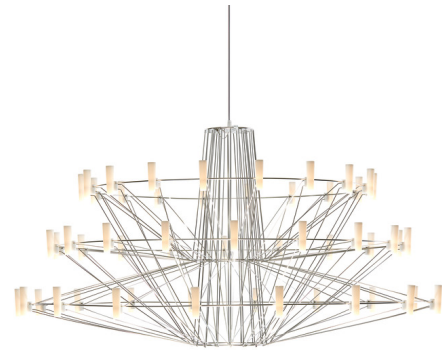

Lightology

lightology.com
866-954-4489
04-25-26

Project: _____

Company: _____

Location: _____ Fixture Type: _____

SPEC #: **MOO570272**

Approved On: _____ Approved By: _____

Coppelia Chandelier

By Moooi

Description

The Coppelia Chandelier, designed by Arihiro Miyake, magically comes to life, dancing away the darkness in an endless twirl of graceful motion and glowing light. The graceful dance, staged by the three dimensional crossed wire structures leads the spectator to the dozens of light, defining the contour of this wondrous piece. Both finish options include a Black canopy. See attached manufacturer spec sheet for all dimming options.

Specifications

COLOR . . . . . N/A
BODY FINISH . . . . . Chrome
WATTAGE 20W
DIMMER . . . . . Low Voltage Electronic
DIMENSIONS . . . . . 39.8"W x 21.3"H
INTEGRATED LED MODULE . . . . . 54 x LED/0.37W/120V LED
COUNTRY OF ORIGIN . . . . . Netherlands

Technical Information

COLOR RENDERING . . . . . 90 CRI
LAMP COLOR 2700K
LUMENS/WATT 1,621.62
LUMINOUS FLUX . . . . . 600 lumens

Shown in chrome

68cm | 26.7"

101cm | 39.8"

42cm | 16.5"

54cm | 21.3"

CLICK TO VIEW PRODUCT

Notes: