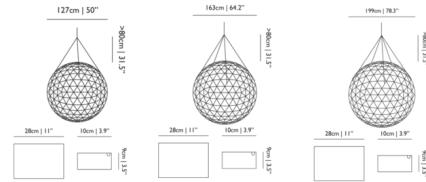

Specifications

COLOR Stainless Steel
 BODY FINISH White
 WATTAGE 15W
 DIMMER Not Dimmable
 DIMENSIONS 64.2"W x 64.2"H
 INTEGRATED LED MODULE 1 x LED/15W/120V LED
 COUNTRY OF ORIGIN Netherlands

Technical Information

PRODUCT DIMENSIONS Adjustable Cable: 393.7"L
 COLOR RENDERING 92 CRI
 LAMP COLOR 2523K

Shown in white / stainless steel

CLICK TO VIEW PRODUCT

Notes: