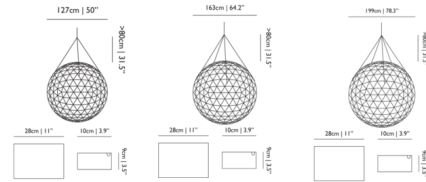

Specifications

COLOR Stainless Steel
BODY FINISH White
WATTAGE 15W
DIMMER Not Dimmable
DIMENSIONS 64.2"W x 64.2"H
INTEGRATED LED MODULE 1 x LED/15W/120V LED
COUNTRY OF ORIGIN Netherlands

Technical Information

PRODUCT DIMENSIONS Adjustable Cable: 393.7"L
COLOR RENDERING 92 CRI
LAMP COLOR 2523K

Shown in white / stainless steel

CLICK TO VIEW PRODUCT

Notes: