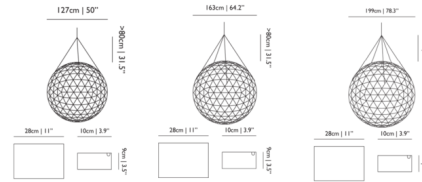

Shown in white / stainless steel

Specifications

COLOR Stainless Steel
 BODY FINISH White
 WATTAGE 15W
 DIMMER Not Dimmable
 DIMENSIONS 64.2"W x 64.2"H
 INTEGRATED LED MODULE 1 x LED/15W/120V LED
 COUNTRY OF ORIGIN Netherlands

Technical Information

PRODUCT DIMENSIONS Adjustable Cable: 393.7"L
 COLOR RENDERING 92 CRI
 LAMP COLOR 2523K

CLICK TO VIEW PRODUCT

Notes: