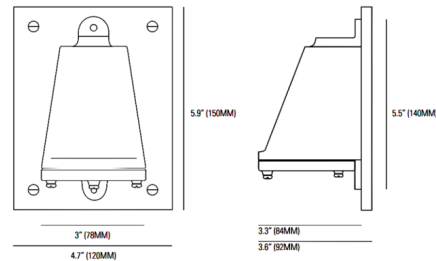

Description

Mast Outdoor Wall Light has been designed for direct connection to a main voltage without a transformer or driver incorporating a GU10 base allowing PAR16 GU10 base lamps to be used. The matching cast backplate is designed to allow the fitting to be mounted to a standard 4 inch junction box.

Shown in sanded anodized aluminum / clear

Specifications

COLOR	Clear
BODY FINISH	Sanded Anodized Aluminum
WATTAGE	7W
DIMMER	Standard 120V
DIMENSIONS	4.75"W x 6"H x 3.75"D
BULB INCLUDED	1 x PAR16/GU10/7W/120V LED