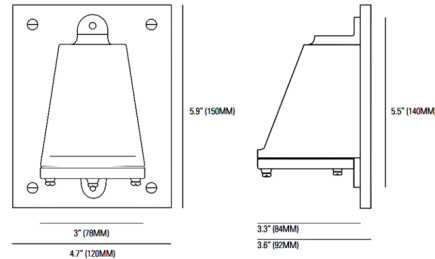

By Original BTC

Description

Mast Outdoor Wall Light has been designed for direct connection to a main voltage without a transformer or driver incorporating a GU10 base allowing PAR16 GU10 base lamps to be used. The matching cast backplate is designed to allow the fitting to be mounted to a standard 4 inch junction box.

Shown in sanded anodized aluminum / clear

Specifications

COLOR Clear
BODY FINISH Sanded Anodized Aluminum
WATTAGE 7W
DIMMER Standard 120V
DIMENSIONS 4.75"W x 6"H x 3.75"D
BULB INCLUDED 1 x PAR16/GU10/7W/120V LED