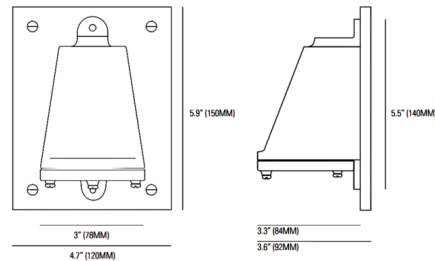

By Original BTC

Description

Mast Outdoor Wall Light has been designed for direct connection to a main voltage without a transformer or driver incorporating a GU10 base allowing PAR16 GU10 base lamps to be used. The matching cast backplate is designed to allow the fitting to be mounted to a standard 4 inch junction box.

Shown in polished bronze / clear

Specifications

COLOR Clear
BODY FINISH Polished Bronze
WATTAGE 7W
DIMMER Standard 120V
DIMENSIONS 4.75"W x 6"H x 3.75"D
BULB INCLUDED 1 x PAR16/GU10/7W/120V LED

Technical Information