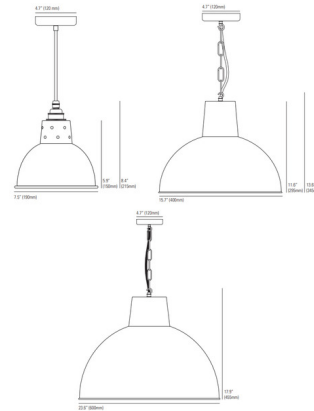

Description

The Spun Reflector Pendant brings a clean industrial look to your interior space. The classic dome shaped metal shade reflects warm light down and across your room.

Specifications

COLOR	N/A
BODY FINISH	Weathered Copper
WATTAGE	100W
DIMMER	Standard 120V
DIMENSIONS	15.7"W x 13.6"H
BULB NOT INCLUDED	1 x A19/Medium (E26)/100W/120V Incandescent
OTHER BULB OPTIONS	1 x A19/Medium (E26)/120V LED
COUNTRY OF ORIGIN	United Kingdom

Shown in weathered copper

CLICK TO VIEW PRODUCT

Notes: