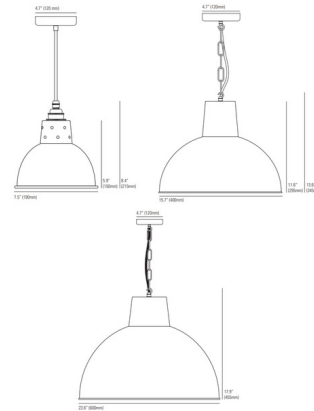

Lightology

lightology.com
866-954-4489
04-25-26

Project: _____

Company: _____

Location: _____ Fixture Type: _____

SPEC #: **OBT570321**

Approved On: _____ Approved By: _____

Spun Reflector Pendant By Original BTC

Description

The Spun Reflector Pendant brings a clean industrial look to your interior space. The classic dome shaped metal shade reflects warm light down and across your room.

Shown in weathered copper

Specifications

COLOR	N/A
BODY FINISH	Weathered Copper
WATTAGE	100W
DIMMER	Standard 120V
DIMENSIONS	15.7"W x 13.6"H
BULB NOT INCLUDED	1 x A19/Medium (E26)/100W/120V Incandescent
OTHER BULB OPTIONS	1 x A19/Medium (E26)/120V LED
COUNTRY OF ORIGIN	United Kingdom