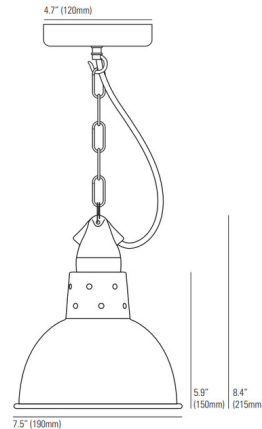

## Spun Cord Grip Pendant By Original BTC

### Description

The Spun Cord Grip Pendant brings a clean industrial look to your interior space. The classic bell shaped metal shade reflects warm light down and across your room. Includes 71 inches of cable.

### Specifications

COLOR	N/A
BODY FINISH	Weathered Copper
WATTAGE	60W
DIMMER	Standard 120V
DIMENSIONS	7.5"W x 8.4"H
BULB NOT INCLUDED	1 x A19/Medium (E26)/60W/120V Incandescent
OTHER BULB OPTIONS	1 x A19/Medium (E26)/120V LED
COUNTRY OF ORIGIN	United Kingdom

### Technical Information

PRODUCT DIMENSIONS . . . . . Adjustable Chain Length: 59"

CLICK TO VIEW PRODUCT

Notes: