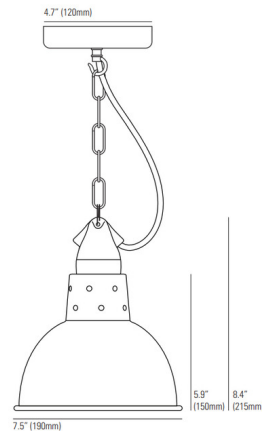

Description

The Spun Cord Grip Pendant brings a clean industrial look to your interior space. The classic bell shaped metal shade reflects warm light down and across your room. Includes 71 inches of cable.

Specifications

COLOR	N/A
BODY FINISH	Weathered Copper
WATTAGE	60W
DIMMER	Standard 120V
DIMENSIONS	7.5"W x 8.4"H
BULB NOT INCLUDED	1 x A19/Medium (E26)/60W/120V Incandescent
OTHER BULB OPTIONS	1 x A19/Medium (E26)/120V LED
COUNTRY OF ORIGIN	United Kingdom

Technical Information

PRODUCT DIMENSIONS Adjustable Chain Length: 59"

Shown in weathered copper

CLICK TO VIEW PRODUCT

Notes: