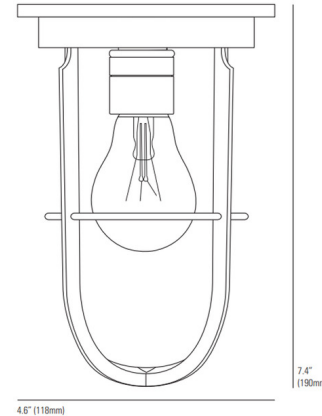

Lightology

lightology.com
866-954-4489
05-17-26

Project: _____
Company: _____
Location: _____ Fixture Type: _____
SPEC #: **OBT570328**
Approved On: _____ Approved By: _____

Ships Companionway Outdoor Ceiling Flush Light By Original BTC

Description

The Ships Companionway Outdoor Ceiling Flush Light brings a rustic industrial look to your exterior space. The glass shade is surrounded by a metal cage, that casts warm shadows across your area.

Shown in polished brass / clear

Specifications

COLOR	Clear
BODY FINISH	Polished Brass
WATTAGE	60W
DIMMER	Standard 120V
DIMENSIONS	4.75\"W x 7.5\"H
BULB NOT INCLUDED	1 x A19/Medium (E26)/60W/120V Incandescent
OTHER BULB OPTIONS	1 x A19/Medium (E26)/120V LED
COUNTRY OF ORIGIN	United Kingdom