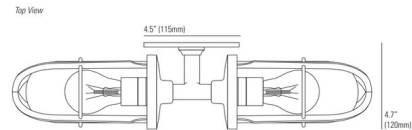

Lightology

lightology.com
866-954-4489
04-25-26

Project: _____

Company: _____

Location: _____ Fixture Type: _____

SPEC #: **OBT570331**

Approved On: _____ Approved By: _____

Weatherproof Ship Double Wall Sconce By Original BTC

Shown in weathered brass / clear

Specifications

COLOR	Clear
BODY FINISH	Weathered Brass
WATTAGE	120W
DIMMER	Standard 120V
DIMENSIONS	18.5"W x 4"H x 4.75"D
BULB NOT INCLUDED	2 x A19/Medium (E26)/60W/120V Incandescent
OTHER BULB OPTIONS	2 x A19/Medium (E26)/120V LED
COUNTRY OF ORIGIN	United Kingdom