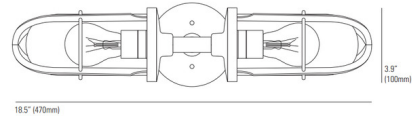

Lightology

lightology.com
866-954-4489
04-25-26

Project: _____

Company: _____

Location: _____ Fixture Type: _____

SPEC #: **OBT570331**

Approved On: _____ Approved By: _____

Weatherproof Ship Double Wall Sconce By Original BTC

Shown in weathered brass / clear

Specifications

COLOR	Clear
BODY FINISH	Weathered Brass
WATTAGE	120W
DIMMER	Standard 120V
DIMENSIONS	18.5"W x 4"H x 4.75"D
BULB NOT INCLUDED	2 x A19/Medium (E26)/60W/120V Incandescent
OTHER BULB OPTIONS	2 x A19/Medium (E26)/120V LED
COUNTRY OF ORIGIN	United Kingdom