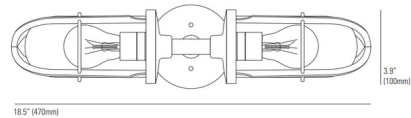

Lightology

lightology.com
866-954-4489
07-06-26

Project: _____

Company: _____

Location: _____ Fixture Type: _____

SPEC #: **OBT570331**

Approved On: _____ Approved By: _____

Weatherproof Ship Double Wall Sconce By Original BTC

Shown in weathered brass / clear

Specifications

COLOR	Clear
BODY FINISH	Weathered Brass
WATTAGE	120W
DIMMER	Standard 120V
DIMENSIONS	18.5"W x 4"H x 4.75"D
BULB NOT INCLUDED	2 x A19/Medium (E26)/60W/120V Incandescent
OTHER BULB OPTIONS	2 x A19/Medium (E26)/120V LED
COUNTRY OF ORIGIN	United Kingdom