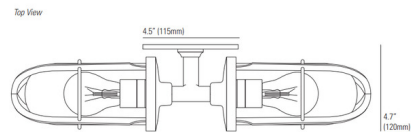

Lightology

lightology.com
866-954-4489
07-06-26

Project: _____

Company: _____

Location: _____ Fixture Type: _____

SPEC #: **OBT570331**

Approved On: _____ Approved By: _____

Weatherproof Ship Double Wall Sconce By Original BTC

Shown in weathered brass / clear

Specifications

COLOR	Clear
BODY FINISH	Weathered Brass
WATTAGE	120W
DIMMER	Standard 120V
DIMENSIONS	18.5"W x 4"H x 4.75"D
BULB NOT INCLUDED	2 x A19/Medium (E26)/60W/120V Incandescent
OTHER BULB OPTIONS	2 x A19/Medium (E26)/120V LED
COUNTRY OF ORIGIN	United Kingdom