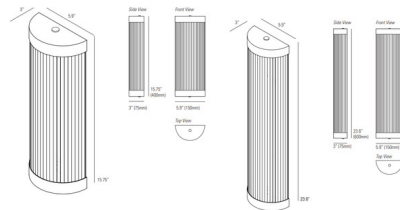

Description

The Pillar Wide Wall Sconce is inspired by elegant columns found around the world. Glass rods form a half circle and reflect warm light across your room.

Specifications

COLOR Clear
 BODY FINISH Chrome
 WATTAGE 7W
 DIMMER Standard 120V
 DIMENSIONS 5.9"W x 23.6"H x 3"D
 INTEGRATED LED MODULE 1 x LED/7W/120V LED
 COUNTRY OF ORIGIN United Kingdom

Technical Information

LAMP LIFE 15000 hours
 COLOR RENDERING 80 CRI
 LAMP COLOR 2700K
 LUMENS/WATT 84.29
 LUMINOUS FLUX 590 lumens

Notes:

Shown in chrome / clear

CLICK TO VIEW PRODUCT