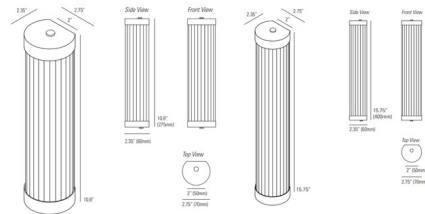

Description

The Pillar Extra Narrow Wall Sconce is inspired by elegant columns found around the world. Glass rods form a half circle and reflect warm light across your room. Available in two sizes. NOTE: Backplate is 2 inch width by height of fixture. Not able to fit a standard US junction box. Fixture includes constant current LED driver which must be installed in a remote location.

Specifications

COLOR Clear
 BODY FINISH Chrome
 WATTAGE 2.5W
 DIMMER Low Voltage Electronic
 DIMENSIONS 2.75"W x 10.8"H x 2.35"D
 INTEGRATED LED MODULE 1 x LED/2.5W/120V LED
 COUNTRY OF ORIGIN United Kingdom

Technical Information

LAMP LIFE 15000 hours
 COLOR RENDERING 80 CRI
 LAMP COLOR 2700K
 LUMENS/WATT 100.00
 LUMINOUS FLUX 250 lumens

Shown in chrome / clear

CLICK TO VIEW PRODUCT

Notes: