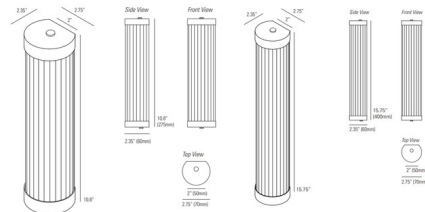

Description

The Pillar Extra Narrow Wall Sconce is inspired by elegant columns found around the world. Glass rods form a half circle and reflect warm light across your room. Available in two sizes. NOTE: Backplate is 2 inch width by height of fixture. Not able to fit a standard US junction box. Fixture includes constant current LED driver which must be installed in a remote location.

Specifications

COLOR Clear
 BODY FINISH Chrome
 WATTAGE 2.5W
 DIMMER Low Voltage Electronic
 DIMENSIONS 2.75"W x 10.8"H x 2.35"D
 INTEGRATED LED MODULE 1 x LED/2.5W/120V LED
 COUNTRY OF ORIGIN United Kingdom

Technical Information

LAMP LIFE 15000 hours
 COLOR RENDERING 80 CRI
 LAMP COLOR 2700K
 LUMENS/WATT 100.00
 LUMINOUS FLUX 250 lumens

Shown in chrome / clear

CLICK TO VIEW PRODUCT

Notes: