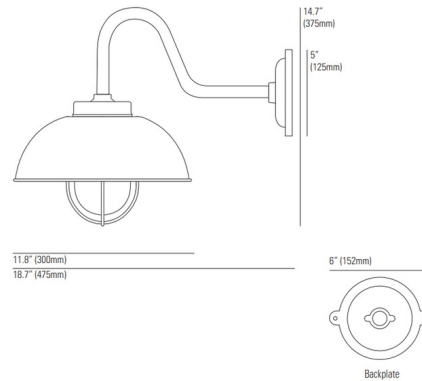

Lightology

lightology.com
866-954-4489
07-07-26

Project: _____

Company: _____

Location: _____ Fixture Type: _____

SPEC #: **OBT570336**

Approved On: _____ Approved By: _____

Shipyards Outdoor Wall Sconce By Original BTC

Description

The Shipyards Outdoor Wall Sconce brings a clean classic look to your exterior space. The glass diffuser is accented with a cage that adds a hint of industrialism to your area.

Shown in copper / clear

Specifications

COLOR	Clear
BODY FINISH	Copper
WATTAGE	9W
DIMMER	Standard 120V
DIMENSIONS	11.8"W x 14.7"H x 18.7"D
BULB NOT INCLUDED	1 x A19/Medium (E26)/9W/120V LED
COUNTRY OF ORIGIN	United Kingdom

CLICK TO VIEW PRODUCT