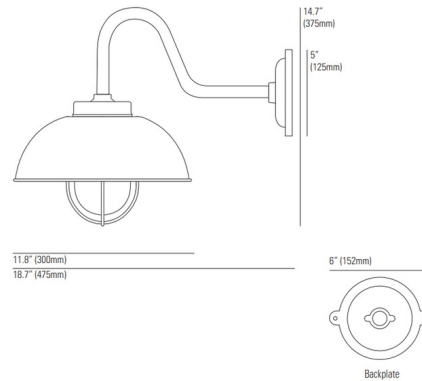

Lightology

lightology.com
866-954-4489
04-04-26

Project: _____

Company: _____

Location: _____ Fixture Type: _____

SPEC #: **OBT570336**

Approved On: _____ Approved By: _____

Shipyards Outdoor Wall Sconce By Original BTC

Description

The Shipyards Outdoor Wall Sconce brings a clean classic look to your exterior space. The glass diffuser is accented with a cage that adds a hint of industrialism to your area.

Shown in copper / clear

Specifications

COLOR	Clear
BODY FINISH	Copper
WATTAGE	9W
DIMMER	Standard 120V
DIMENSIONS	11.8"W x 14.7"H x 18.7"D
BULB NOT INCLUDED	1 x A19/Medium (E26)/9W/120V LED
COUNTRY OF ORIGIN	United Kingdom

CLICK TO VIEW PRODUCT