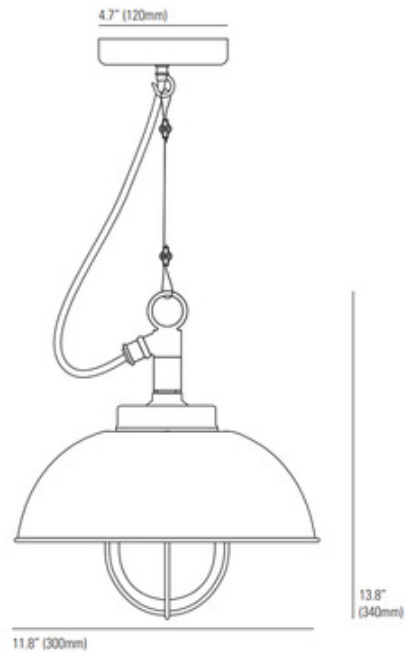

BRAND

Original BTC

DESCRIPTION

The Shipyards Outdoor Pendant brings a clean classic look to your exterior space. The glass diffuser is accented with a cage that adds a hint of industrialism to your area. Includes a 71 inch cable.

Shown in: Copper / Clear

SHADE COLOR	Clear
BODY FINISH	Copper
WATTAGE	60W
DIMMER	Standard 120V
DIMENSIONS	73"L x 11.75"W x 13.5"H
BULB NOT INCLUDED	
LAMP	1 x A19/Medium (E26)/60W/120V Incandescent 1 x A19/Medium (E26)/120V LED

Technical Information

PRODUCT DIMENSIONS Adjustable Chain Length: 59"

SPEC #

OBT570339

COMPANY

PROJECT

FIXTURE TYPE

APPROVED BY