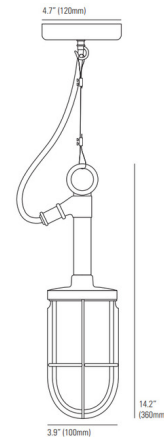

Description

The Ships 7524 Outdoor Pendant brings a nautical look to your exterior space. The glass shade is complemented by a cage, adding an industrial vibe. Includes a 71 inch cable.

Specifications

COLOR	Clear
BODY FINISH	Weathered Brass
WATTAGE	60W
DIMMER	Standard 120V
DIMENSIONS	4"W x 14.25"H
BULB NOT INCLUDED	1 x A19/Medium (E26)/60W/120V Incandescent
OTHER BULB OPTIONS	1 x A19/Medium (E26)/120V LED
COUNTRY OF ORIGIN	United Kingdom

Technical Information

PRODUCT DIMENSIONS	Adjustable Wire Length: 59"
--------------------	-----------------------------

Shown in weathered brass / clear

Notes:

CLICK TO VIEW PRODUCT