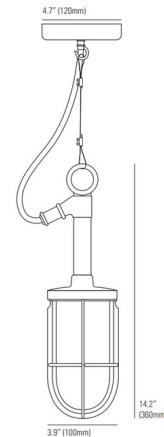

Lightology

lightology.com
866-954-4489
04-23-26

Project: _____

Company: _____

Location: _____ Fixture Type: _____

SPEC #: **OBT570347**

Approved On: _____ Approved By: _____

Ships 7524 Outdoor Pendant By Original BTC

Description

The Ships 7524 Outdoor Pendant brings a nautical look to your exterior space. The glass shade is complemented by a cage, adding an industrial vibe. Includes a 71 inch cable.

Shown in weathered brass / clear

Specifications

COLOR	Clear
BODY FINISH	Weathered Brass
WATTAGE	60W
DIMMER	Standard 120V
DIMENSIONS	4"W x 14.25"H
BULB NOT INCLUDED	1 x A19/Medium (E26)/60W/120V Incandescent
OTHER BULB OPTIONS	1 x A19/Medium (E26)/120V LED
COUNTRY OF ORIGIN	United Kingdom

Technical Information

PRODUCT DIMENSIONS	Adjustable Wire Length: 59"
--------------------	-----------------------------

CLICK TO VIEW PRODUCT

Notes: