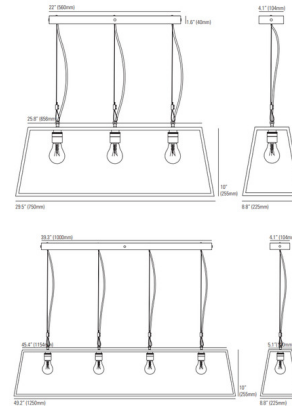

Lightology

lightology.com
866-954-4489
05-23-26

Project: _____

Company: _____

Location: _____ Fixture Type: _____

SPEC #: **OBT570348**

Approved On: _____ Approved By: _____

Diner Linear Pendant By Original BTC

Description

The Diner Linear Pendant brings a clean airy look to your interior space. Clear glass panels are complemented by a slanted frame. Edison bulbs add a hint of industrialism to your room.

Shown in weathered brass / clear

Specifications

COLOR	Clear
BODY FINISH	Weathered Brass
WATTAGE	240W
DIMMER	Standard 120V
DIMENSIONS	49.2"L x 8.8"W x 10"H
BULB NOT INCLUDED	4 x Edison/Medium (E26)/60W/120V Incandescent
OTHER BULB OPTIONS	4 x A19/Medium (E26)/120V Incandescent 4 x A19/Medium (E26)/120V LED 4 x Edison/Medium (E26)/120V LED
COUNTRY OF ORIGIN	United Kingdom

Technical Information

PRODUCT DIMENSIONS Adjustable Cable Length: 71"

Notes:

CLICK TO VIEW PRODUCT