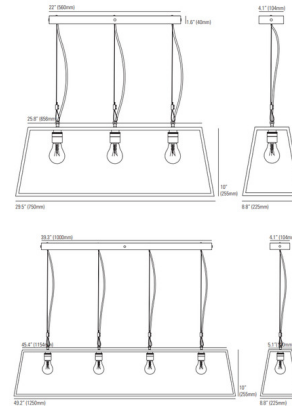

Lightology

lightology.com
866-954-4489
04-06-26

Project: _____

Company: _____

Location: _____ Fixture Type: _____

SPEC #: **OBT570348**

Approved On: _____ Approved By: _____

Diner Linear Pendant By Original BTC

Description

The Diner Linear Pendant brings a clean airy look to your interior space. Clear glass panels are complemented by a slanted frame. Edison bulbs add a hint of industrialism to your room.

Shown in weathered brass / clear

Specifications

COLOR	Clear
BODY FINISH	Weathered Brass
WATTAGE	240W
DIMMER	Standard 120V
DIMENSIONS	49.2"L x 8.8"W x 10"H
BULB NOT INCLUDED	4 x Edison/Medium (E26)/60W/120V Incandescent
OTHER BULB OPTIONS	4 x A19/Medium (E26)/120V Incandescent 4 x A19/Medium (E26)/120V LED 4 x Edison/Medium (E26)/120V LED
COUNTRY OF ORIGIN	United Kingdom

Technical Information

PRODUCT DIMENSIONS Adjustable Cable Length: 71"

CLICK TO VIEW PRODUCT

Notes: