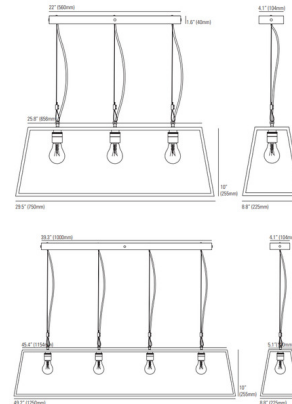

### Description

The Diner Linear Pendant brings a clean airy look to your interior space. Clear glass panels are complemented by a slanted frame. Edison bulbs add a hint of industrialism to your room.

### Specifications

COLOR	Clear
BODY FINISH	Weathered Brass
WATTAGE	240W
DIMMER	Standard 120V
DIMENSIONS	49.2"L x 8.8"W x 10"H
BULB NOT INCLUDED	4 x Edison/Medium (E26)/60W/120V Incandescent
OTHER BULB OPTIONS	4 x A19/Medium (E26)/120V Incandescent 4 x A19/Medium (E26)/120V LED 4 x Edison/Medium (E26)/120V LED
COUNTRY OF ORIGIN	United Kingdom

### Technical Information

PRODUCT DIMENSIONS . . . . . Adjustable Cable Length: 71"

Shown in weathered brass / clear

CLICK TO VIEW PRODUCT

Notes: