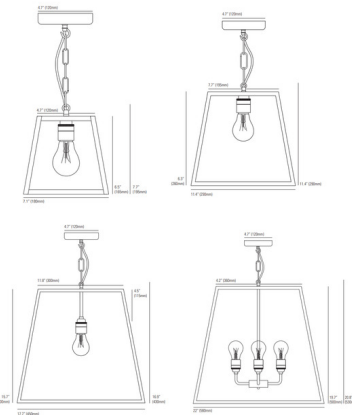

Description

The Quad Pendant brings a clean geometric look to your interior space. Clear glass panels are complemented by a slanted frame. Available in four sizes. Includes a 71 inch cable.

Shown in weathered brass / clear

Specifications

COLOR	Clear
BODY FINISH	Weathered Brass
WATTAGE	60W
DIMMER	Standard 120V
DIMENSIONS	7.1"W x 7.7"H
BULB NOT INCLUDED	1 x Edison/Medium (E26)/60W/120V Incandescent
OTHER BULB OPTIONS	1 x A19/Medium (E26)/120V LED 1 x Edison/Medium (E26)/120V LED 1 x A19/Medium (E26)/120V Incandescent
COUNTRY OF ORIGIN	United Kingdom

Technical Information

PRODUCT DIMENSIONS	Adjustable Chain Length: 59"
--------------------	------------------------------

CLICK TO VIEW PRODUCT

Notes: