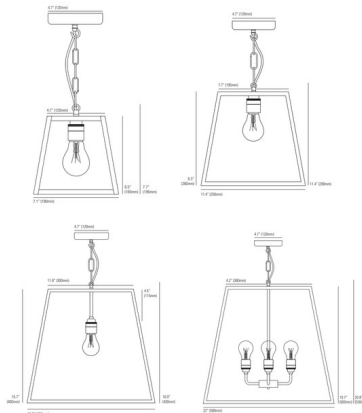

Description

The Quad Pendant brings a clean geometric look to your interior space. Clear glass panels are complemented by a slanted frame. Available in four sizes. Includes a 71 inch cable.

Shown in weathered brass / clear

Specifications

COLOR	Clear
BODY FINISH	Weathered Brass
WATTAGE	60W
DIMMER	Standard 120V
DIMENSIONS	7.1"W x 7.7"H
BULB NOT INCLUDED	1 x Edison/Medium (E26)/60W/120V Incandescent
OTHER BULB OPTIONS	1 x A19/Medium (E26)/120V LED 1 x Edison/Medium (E26)/120V LED 1 x A19/Medium (E26)/120V Incandescent
COUNTRY OF ORIGIN	United Kingdom

Technical Information

PRODUCT DIMENSIONS	Adjustable Chain Length: 59"
--------------------	------------------------------

CLICK TO VIEW PRODUCT

Notes: