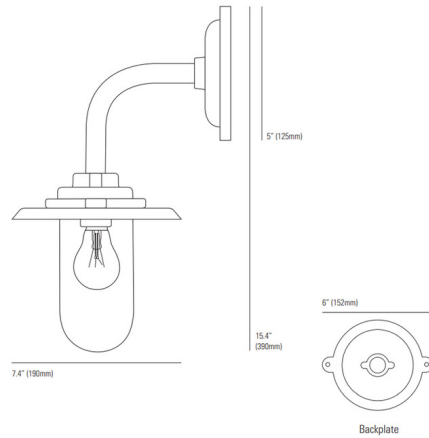

Description

The Bracket 7677 Angle Outdoor Wall Light brings a sleek industrial vibe to your exterior space. The clean glass diffuser is complemented with a smooth hood that directs warm light downward across your area.

Specifications

COLOR Clear
BODY FINISH Galvanized Silver
WATTAGE 60W
DIMMER Standard 120V
DIMENSIONS 7.4"W x 15.4"H x 9"D
BULB NOT INCLUDED 1 x A19/Medium (E26)/60W/120V Incandescent
OTHER BULB OPTIONS 1 x A19/Medium (E26)/120V LED
COUNTRY OF ORIGIN United Kingdom

Technical Information

PRODUCT DIMENSIONS Backplate: 6" Dia

Shown in galvanized silver / clear

CLICK TO VIEW PRODUCT

Notes: