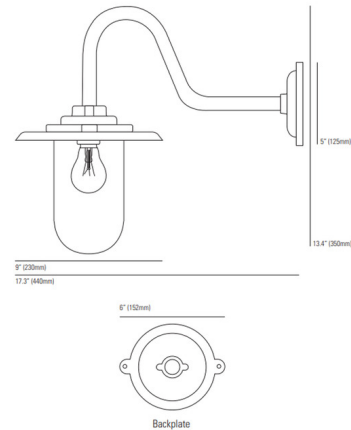

Lightology

lightology.com
866-954-4489
07-07-26

Project: _____

Company: _____

Location: _____ Fixture Type: _____

SPEC #: **OBT570356**

Approved On: _____ Approved By: _____

Bracket 7677 Swan Neck Outdoor Wall Light By Original BTC

Description

The Bracket 7677 Swan Neck Outdoor Wall Light brings a sleek industrial vibe to your exterior space. The clean glass diffuser is complemented with a smooth hood that directs warm light downward across your area.

Shown in galvanized silver / clear

Specifications

COLOR	Clear
BODY FINISH	Galvanized Silver
WATTAGE	100W
DIMMER	Standard 120V
DIMENSIONS	9"W x 13.4"H x 17.3"D
BULB NOT INCLUDED	1 x A19/Medium (E26)/100W/120V Incandescent
OTHER BULB OPTIONS	1 x A19/Medium (E26)/120V LED
COUNTRY OF ORIGIN	United Kingdom

Technical Information

PRODUCT DIMENSIONS	Backplate: 6" Dia
--------------------	-------------------

CLICK TO VIEW PRODUCT

Notes: