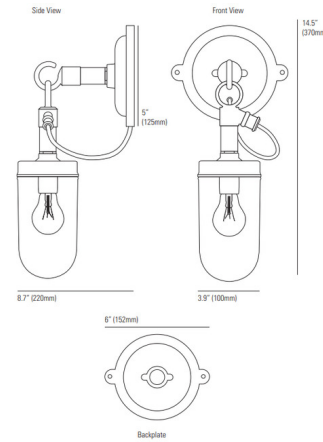

Description

The Well Indoor/Outdoor Wall Light brings a rustic industrial look to your space. Made to resemble a spigot, it features a brass loop and cable entry.

Shown in galvanized / clear

Specifications

COLOR	Clear
BODY FINISH	Galvanized
WATTAGE	60W
DIMMER	Standard 120V
DIMENSIONS	4"W x 14.5"H x 8.75"D
BULB NOT INCLUDED	1 x A19/Medium (E26)/60W/120V Incandescent
OTHER BULB OPTIONS	1 x A19/Medium (E26)/120V LED
COUNTRY OF ORIGIN	United Kingdom