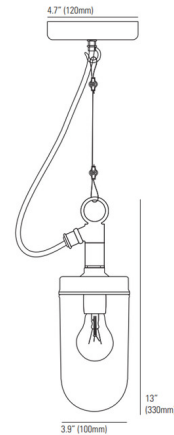

### Description

The Well Indoor/Outdoor Pendant brings a rustic industrial look to your space. Made to resemble a spigot, it features a brass loop and cable entry.

Shown in galvanized / clear

### Specifications

COLOR	Clear
BODY FINISH	Galvanized
WATTAGE	60W
DIMMER	Standard 120V
DIMENSIONS	3.9"W x 13"H
BULB NOT INCLUDED	1 x A19/Medium (E26)/60W/120V Incandescent
OTHER BULB OPTIONS	1 x A19/Medium (E26)/120V LED
COUNTRY OF ORIGIN	United Kingdom

### Technical Information

PRODUCT DIMENSIONS	Cable Length: 59"
--------------------	-------------------

CLICK TO VIEW PRODUCT

Notes: