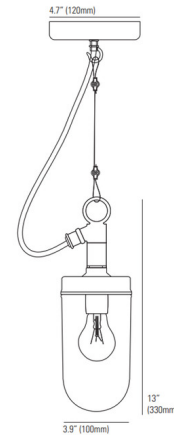

Lightology

lightology.com
866-954-4489
07-02-26

Project: _____
Company: _____
Location: _____ Fixture Type: _____
SPEC #: **OBT570359**
Approved On: _____ Approved By: _____

Well Indoor / Outdoor Pendant By Original BTC

Description

The Well Indoor/Outdoor Pendant brings a rustic industrial look to your space. Made to resemble a spigot, it features a brass loop and cable entry.

Shown in galvanized / clear

Specifications

COLOR Clear
BODY FINISH Galvanized
WATTAGE 60W
DIMMER Standard 120V
DIMENSIONS 3.9\"W x 13\"H
BULB NOT INCLUDED 1 x A19/Medium (E26)/60W/120V Incandescent
OTHER BULB OPTIONS 1 x A19/Medium (E26)/120V LED
COUNTRY OF ORIGIN United Kingdom

Technical Information

PRODUCT DIMENSIONS Cable Length: 59"

CLICK TO VIEW PRODUCT

Notes: