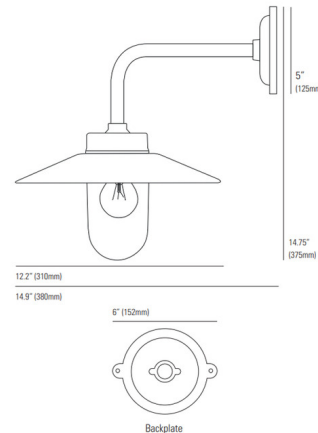

Lightology

lightology.com
866-954-4489
07-10-26

Project: _____

Company: _____

Location: _____ Fixture Type: _____

SPEC #: **OBT570360**

Approved On: _____ Approved By: _____

Bracket Right Angle Outdoor Wall Light By Original BTC

Description

The Bracket Right Angle Outdoor Wall Light brings a sleek industrial vibe to your exterior space. The clean glass diffuser is complemented with a smooth hood that directs warm light downward across your area. NOTE: No Frosted shade with Bronze finish.

Specifications

COLOR Clear
BODY FINISH Galvanized Silver
WATTAGE 60W
DIMMER Standard 120V
DIMENSIONS 12.2"W x 14.75"H x 14.9"D
BULB NOT INCLUDED 1 x A19/Medium (E26)/60W/120V Incandescent
OTHER BULB OPTIONS 1 x A19/Medium (E26)/120V LED
COUNTRY OF ORIGIN United Kingdom

Technical Information

PRODUCT DIMENSIONS Backplate: 6" Dia

Notes:

Shown in galvanized silver / clear

CLICK TO VIEW PRODUCT