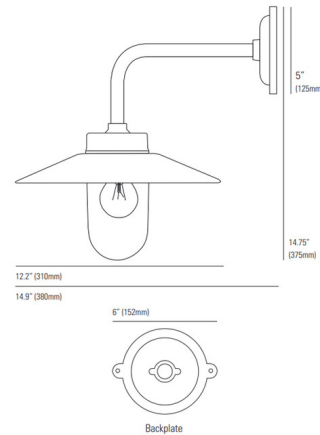

Description

The Bracket Right Angle Outdoor Wall Light brings a sleek industrial vibe to your exterior space. The clean glass diffuser is complemented with a smooth hood that directs warm light downward across your area. NOTE: No Frosted shade with Bronze finish.

Specifications

COLOR Clear
BODY FINISH Galvanized Silver
WATTAGE 60W
DIMMER Standard 120V
DIMENSIONS 12.2"W x 14.75"H x 14.9"D
BULB NOT INCLUDED 1 x A19/Medium (E26)/60W/120V Incandescent
OTHER BULB OPTIONS 1 x A19/Medium (E26)/120V LED
COUNTRY OF ORIGIN United Kingdom

Technical Information

PRODUCT DIMENSIONS Backplate: 6" Dia

Notes:

Shown in galvanized silver / clear

CLICK TO VIEW PRODUCT