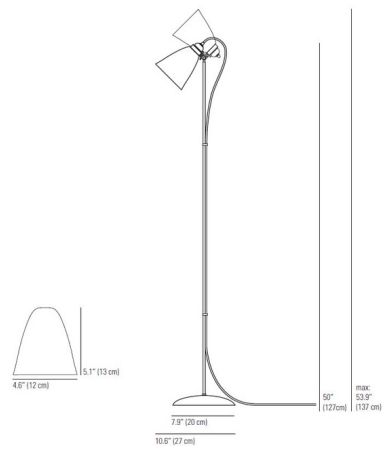

Description

The Hector Dome Floor Lamp is a British design classic in bone china with a head that can adjust to direct light wherever you need it. Available in Natural White, Light Green, or Light Blue with a matching base and Chrome stem. Includes a sand and taupe cotton braid cord. Made in the UK. UL listed.

Specifications

COLOR Natural White
BODY FINISH Chrome
WATTAGE 40W
DIMMER Standard 120V
DIMENSIONS 10.75"W x 54"H
BULB NOT INCLUDED 1 x A19/Medium (E26)/40W/120V Incandescent
COUNTRY OF ORIGIN United Kingdom

Technical Information

PRODUCT DIMENSIONS Cord: 120"

Shown in chrome / natural white

CLICK TO VIEW PRODUCT

Notes: