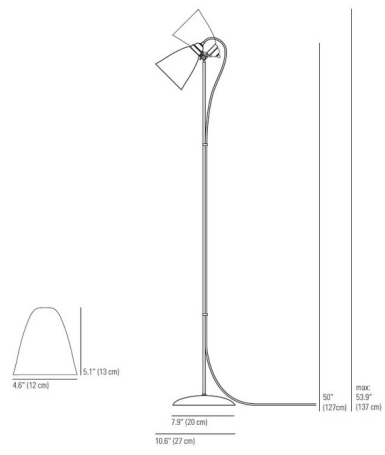

## Hector Dome Floor Light

By Original BTC

### Description

The Hector Dome Floor Lamp is a British design classic in bone china with a head that can adjust to direct light wherever you need it. Available in Natural White, Light Green, or Light Blue with a matching base and Chrome stem. Includes a sand and taupe cotton braid cord. Made in the UK. UL listed.

### Specifications

COLOR . . . . . Natural White  
BODY FINISH . . . . . Chrome  
WATTAGE . . . . . 40W  
DIMMER . . . . . Standard 120V  
DIMENSIONS . . . . . 10.75"W x 54"H  
BULB NOT INCLUDED . . . . . 1 x A19/Medium (E26)/40W/120V Incandescent  
COUNTRY OF ORIGIN . . . . . United Kingdom

### Technical Information

PRODUCT DIMENSIONS . . . . . Cord: 120"

Shown in chrome / natural white

CLICK TO VIEW PRODUCT

Notes: