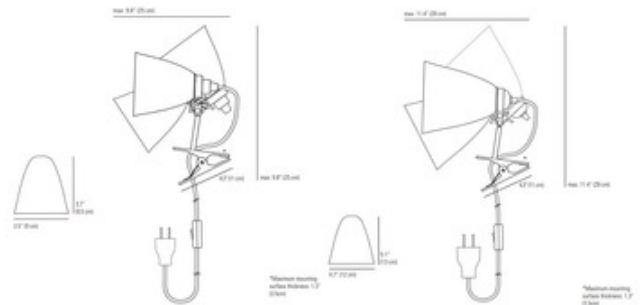

**BRAND**

Original BTC

**DESCRIPTION**

The Hector Dome Clip Table Lamp is a British design classic, perfect in any room of your home. Head can adjust to direct light wherever you need it. Maximum mounting surface is 1.3 inches thick. On/Off Switch is 14 inches from the base of the lamp.

*Shown in: Chrome / Natural White*

<b>SHADE COLOR</b>	Natural White
<b>BODY FINISH</b>	Chrome
<b>WATTAGE</b>	40W
<b>DIMMER</b>	Standard 120V
<b>DIMENSIONS</b>	4.7"W x 11.4"H x 11.4"D
<b>BULB NOT INCLUDED</b>	
<b>LAMP</b>	1 x A19/Medium (E26)/40W/120V Incandescent 1 x A19/Medium (E26)/120V LED

*Technical Information*

<b>PRODUCT DIMENSIONS</b>	Cord: 98.4"
---------------------------	-------------

<b>SPEC #</b>	OBT570379
---------------	-----------

COMPANY	PROJECT	FIXTURE TYPE	APPROVED BY	DATE