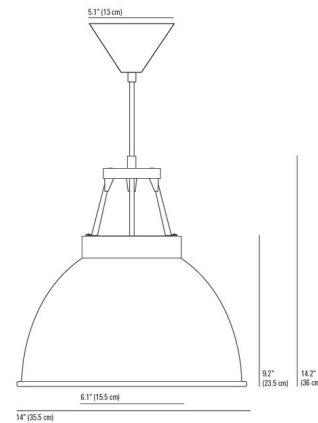

By Original BTC

Description

The Titan Size 1 Pendant is an original 1940's design frequently seen in factories and industrial spaces. Handmade by skilled artisans in the UK.

Shown in putty grey / bronze

Specifications

COLOR	Putty Grey / Bronze
BODY FINISH	N/A
WATTAGE	100W
DIMMER	Standard 120V
DIMENSIONS	14"W x 14.2"H
BULB NOT INCLUDED	1 x A19/Medium (E26)/100W/120V Incandescent
COUNTRY OF ORIGIN	United Kingdom

Technical Information

PRODUCT DIMENSIONS	Cable Length: 67"
--------------------	-------------------

CLICK TO VIEW PRODUCT

Notes: