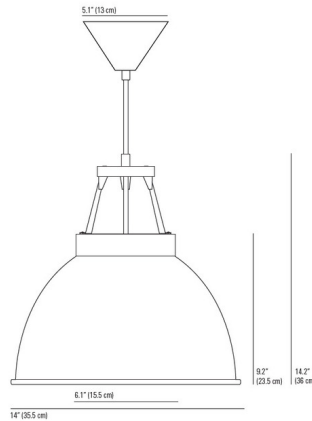

Lightology

lightology.com
866-954-4489
06-01-26

Project: _____

Company: _____

Location: _____ Fixture Type: _____

SPEC #: **OBT570382**

Approved On: _____ Approved By: _____

Titan Size 1 Pendant By Original BTC

Description

The Titan Size 1 Pendant is an original 1940's design frequently seen in factories and industrial spaces. Handmade by skilled artisans in the UK.

Shown in putty grey / bronze

Specifications

| | |
|-------------------|---|
| COLOR | Putty Grey / Bronze |
| BODY FINISH | N/A |
| WATTAGE | 100W |
| DIMMER | Standard 120V |
| DIMENSIONS | 14"W x 14.2"H |
| BULB NOT INCLUDED | 1 x A19/Medium (E26)/100W/120V Incandescent |
| COUNTRY OF ORIGIN | United Kingdom |

Technical Information

| | |
|--------------------|-------------------|
| PRODUCT DIMENSIONS | Cable Length: 67" |
|--------------------|-------------------|

CLICK TO VIEW PRODUCT

Notes: