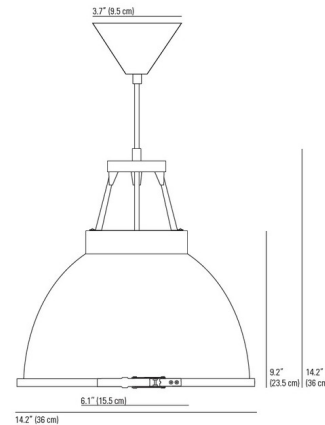

Lightology

lightology.com
866-954-4489
05-24-26

Project: _____
Company: _____
Location: _____ Fixture Type: _____
SPEC #: **OBT570386**
Approved On: _____ Approved By: _____

Titan Size 1 Pendant with Etched Glass Diffuser By Original BTC

Description

The Titan Size 1 Pendant is an original 1940's design frequently seen in factories and industrial spaces. The bottom etched glass diffuser prevents glare - perfect for over islands and tables. Handmade by skilled artisans in the UK.

Shown in natural aluminum / etched glass

Specifications

COLOR	Etched Glass
BODY FINISH	Natural Aluminum
WATTAGE	100W
DIMMER	Standard 120V
DIMENSIONS	14.2\"W x 14.2\"H
BULB NOT INCLUDED	1 x A19/Medium (E26)/100W/120V Incandescent
COUNTRY OF ORIGIN	United Kingdom

Technical Information

PRODUCT DIMENSIONS	Cable Length: 67"
--------------------	-------------------

CLICK TO VIEW PRODUCT

Notes: