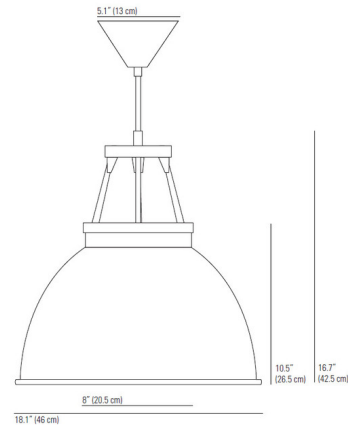

Lightology

lightology.com
866-954-4489
04-21-26

Project: _____

Company: _____

Location: _____ Fixture Type: _____

SPEC #: **OBT570391**

Approved On: _____ Approved By: _____

Titan Size 3 Pendant By Original BTC

Description

The Titan Size 3 no Diffuser Pendant is an original 1940's design frequently seen in factories and industrial units of that period. Available in White with white or gold interior, Black with white or bronze interior, Putty Grey with bronze or white interior, Olive Green with white or bronze interior, and Red with white or gold interior, Yellow with white interior, or Natural Aluminum with white interior. Comes with a cotton braid cord. Made in the UK. UL listed.

Shown in putty grey / white

Specifications

COLOR	Putty Grey / White
BODY FINISH	N/A
WATTAGE	100W
DIMMER	Standard 120V
DIMENSIONS	18"W x 16.75"H
BULB NOT INCLUDED	1 x A19/Medium (E26)/100W/120V Incandescent
COUNTRY OF ORIGIN	United Kingdom